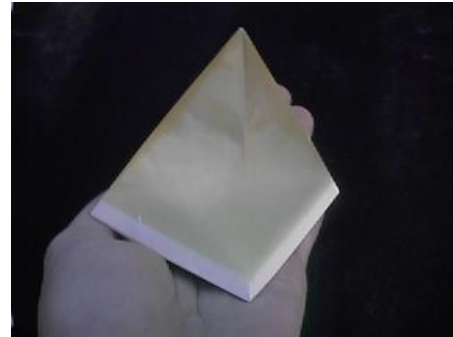

NightBright

Light That Saves Lives

AUSTRALIA