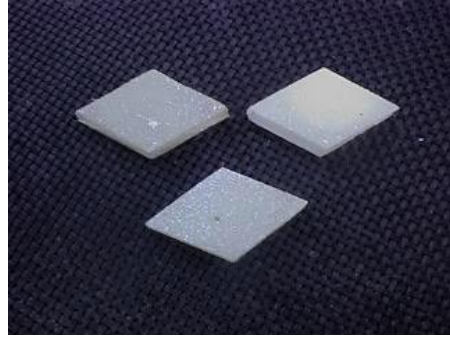

NightBright

Light That Saves Lives

AUSTRALIA