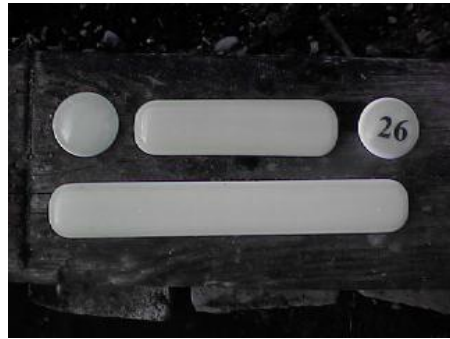

NightBright

Light That Saves Lives

AUSTRALIA