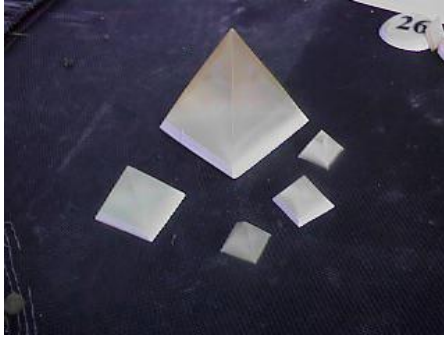

NightBright

Light That Saves Lives

AUSTRALIA