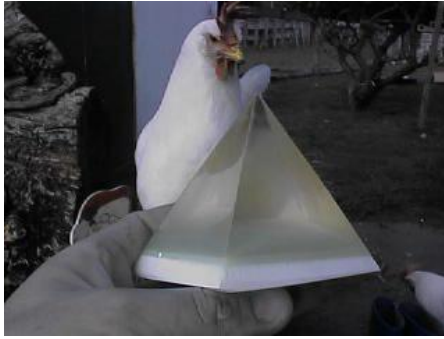

NightBright

Light That Saves Lives

AUSTRALIA